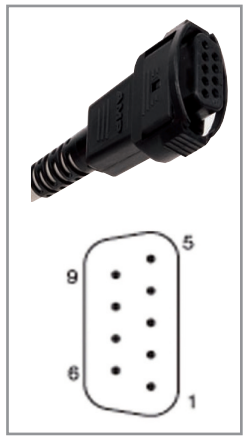

Advanced Technology Replacement Pillow Speakers

Zettler®/SimplexGrinnell® 9 Pin

Zettler®/SimplexGrinnell® Sentinel 500™

Series 8 Pillow Speaker with Quick Change Cable

Series 8 with standard audio jack

Digital Models (with digital volume)

Nurse, Direct Digital™
Nurse, Direct Digital™, 2 lights

Model #

A6833-088DJ
A6834-088DJ

Duraflex™ replacement cable

C6869-088

Series 8 case color options

Series 7 Pillow Speaker

Series 7 optional audio jack