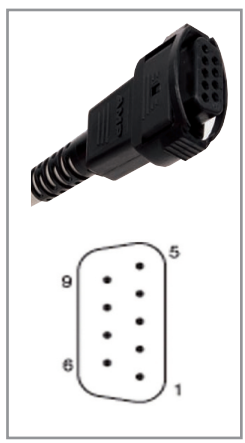

Advanced Technology Replacement Pillow Speakers

Zettler®/SimplexGrinnell® 9 Pin

Zettler®/SimplexGrinnell® Sentinel 400™

Series 8 Pillow Speaker with Quick Change Cable

Series 8 with standard audio jack

Digital Models (with digital volume)

- Nurse, Direct Digital™
- Nurse, Direct Digital™, 2 lights

Model

- A6807-088DJ
- A6808-088DJ

Duraflex™ replacement cable

C6868-088

Series 8 case color options

Series 7 Pillow Speaker

Series 7 optional audio jack