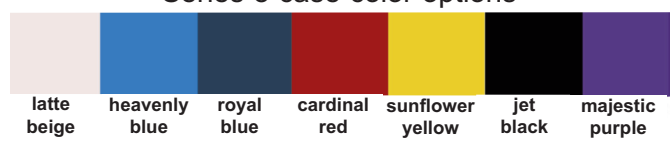

- Nurse, Direct Digital™
- Nurse, Direct Digital™, 2 lights

Model

- A6807-088DJ
- A6808-088DJ

Duraflex™ replacement cable

C6868-088

Series 8 case color options

Series 7 Pillow Speaker

Series 7 optional audio jack