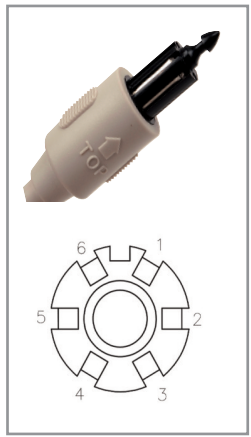

Zettler® 6 Pin

Zettler®/SimplexGrinnell® Zetcom

Series 8 Pillow Speaker with Quick Change Cable

Series 8 with standard audio jack

Digital Models (with digital volume)

Nurse, Direct Digital™
No Nurse, Direct Digital™

Model #

A4200-088DJ
A4201-088DJ

Duraflex™ replacement cable

C4235-088

Series 8 case color options

Series 7 Pillow Speaker

Series 7 optional audio jack

Digital Models (with mechanical volume)