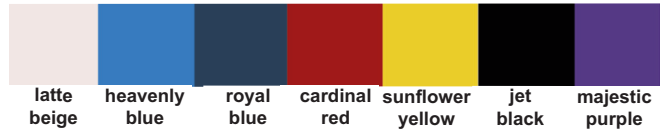

Nurse, Direct Digital™
Nurse, Direct Digital™, 2 lights

Model

A5900-088DJ
A5910-088DJ

Duraflex™ replacement cable

C5912-088

Series 8 case color options

Series 7 Pillow Speaker

Series 7 optional audio jack