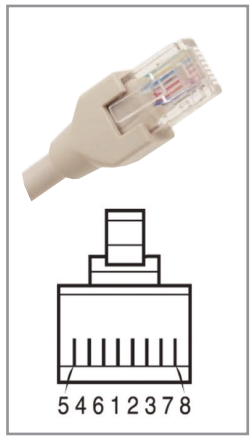

West-Com® West-Call® 8 Pin Modular West-Com® West-Call® 1000, 8000, Endeavor, Marc II

Series 8 Pillow Speaker with Quick Change Cable

Series 8 with standard audio jack

Digital Models (with digital volume)