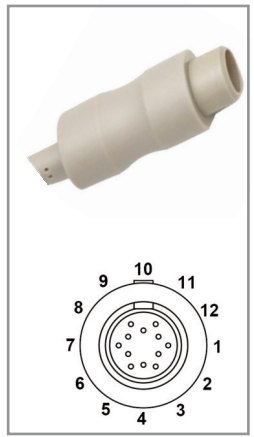

## West-Com® 12 Pin

West-Com® Odyssey, Odyssey Plus, Novus®

#### Analog Models (with mechanical volume)

Nurse, TV  
Nurse, TV, 2 light

A3210-087.1  
A3230-087.1

Duraflex™ replacement cable

C3201-087