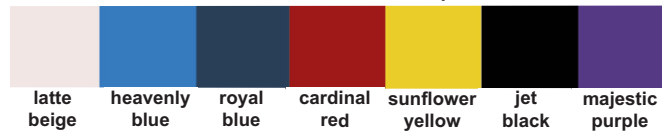

Model #

A1378-088DJ
A1315-088DJ

Duraflex™ replacement cable

C1714-088

Series 8 case color options

Series 7 Pillow Speaker

Series 7 optional audio jack

Digital Models (with mechanical volume)