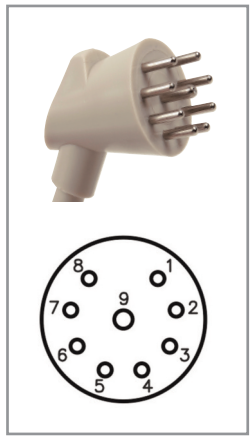

RCA® 9 Pin

RCA (TV control only)

Series 8 Pillow Speaker with Quick Change Cable

Series 8 with standard audio jack

Digital Models (with digital volume)

No Nurse, Direct Digital™

Model #

A7108-088DJ

Duraflex™ replacement cable

C7171-088

Series 8 case color options

Series 7 Pillow Speaker

Series 7 optional audio jack

Digital Models (with digital volume)

No Nurse, Direct Digital™

Model #

A7108-087.1D

Analog Models (with mechanical volume)

No Nurse, TV

A7123-087.1

Duraflex™ replacement cable

C7171-087

Series 7 case color options

latte beige