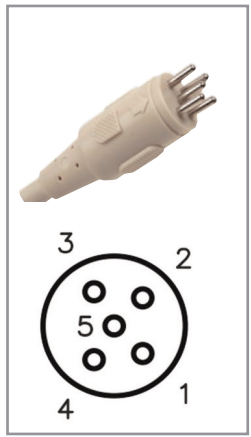

RCA® 5 Pin

RCA (TV control only)

Series 8 Pillow Speaker with Quick Change Cable

Series 8 with standard audio jack

Digital Models (with digital volume)

No Nurse, Direct Digital™

Model #

A3005-088DJ

A3005-087.1D

Analog Models (with mechanical volume)

No Nurse, TV

A3043-087.1

Duraflex™ replacement cable

C3030-087

Series 7 case color options

Additional models and options available.