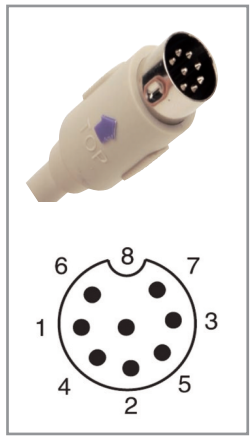

Rauland® 8 Pin

Rauland® Responder® III+, IV and 4000 systems

Series 8 Pillow Speaker with Quick Change Cable

Series 8 with standard audio jack

Digital Models (with digital volume)

Nurse, Direct Digital™
Nurse, Direct Digital™, 2 lights

Model #

A1500-088DJ
A1501-088DJ

Duraflex™ replacement cable

C1714-088

Series 8 case color options

Series 7 Pillow Speaker

Series 7 optional audio jack

Digital Models (with mechanical volume)

Nurse, Direct Digital™
Nurse, Direct Digital™, 2 lights

Model #

A1500-087.1
A1501-087.1

Analog Models (with mechanical volume)

Nurse, TV
Nurse, TV, light
Nurse, TV, 2 light

A1740-087.1
A1709-087.1
A1711-087.1