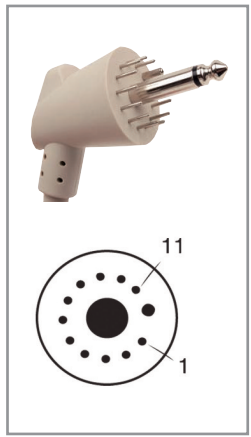

Rauland® 11 Pin

Rauland® Responder® III, and 3000 system

Series 8 Pillow Speaker with Quick Change Cable

Series 8 with standard audio jack

Digital Models (with digital volume)

Nurse, Direct Digital™
Nurse, Direct Digital™, 2 lights

Model #

A8100-088DJ
A8101-088DJ

Duraflex™ replacement cable

C8282-088

Series 8 case color options

Series 7 Pillow Speaker

Series 7 optional audio jack

Digital Models (with mechanical volume)

Nurse, Direct Digital™
Nurse, Direct Digital™, 2 lights

Model #

A8100-087.1
A8101-087.1

Analog Models (with mechanical volume)

Nurse, TV
Nurse, TV, light
Nurse, TV, 2 light

A8202-087.1
A8301-087.1
A8239-087.1