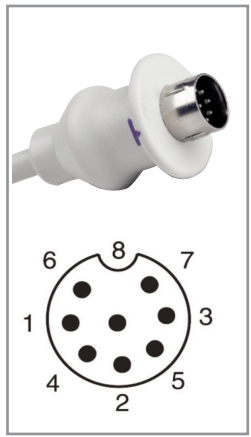

Jeron® 8 Pin

Jeron® 680+

Series 8 Pillow Speaker with Quick Change Cable

Series 8 with standard audio jack

Digital Models (with digital volume)

Nurse, Direct Digital™
Nurse, Direct Digital™, 2 lights

Model #

A1336-088DJ
A1337-088DJ

Duraflex™ replacement cable

C1307-088

Series 8 case color options

Series 7 Pillow Speaker

Series 7 optional audio jack

Digital Models (with mechanical volume)

Nurse, Direct Digital™
Nurse, Direct Digital™, 2 lights

Model #

A1336-087.1
A1337-087.1

Analog Models (with mechanical volume)

Nurse, TV
Nurse, TV, 2 light

A1338-087.1
A1339-087.1

Duraflex™ replacement cable

C1307-087

Series 7 case color options