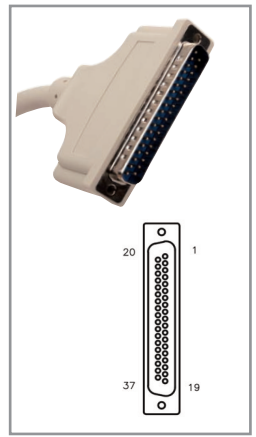

Hill-Rom® 37 Pin

Hill-Rom® DB37, SideCom®

Series 8 Pillow Speaker with Quick Change Cable

Series 8 with standard audio jack

Digital Models (with digital volume)

Nurse, Direct Digital™
Nurse, Direct Digital™, 2 lights

Model #

B3813-088DJ
B3814-088DJ

Duraflex™ replacement cable

D3747-088

Series 8 case color options

Series 7 Pillow Speaker

Series 7 optional audio jack

Digital Models (with mechanical volume)

Nurse, Direct Digital™
Nurse, Direct Digital™, 2 lights

Model #

B3813-087.1
B3814-087.1

Analog Models (with mechanical volume)

Nurse, TV
Nurse, TV, 2 lights

B3704-087.1
B3708-087.1

Duraflex™ replacement cable