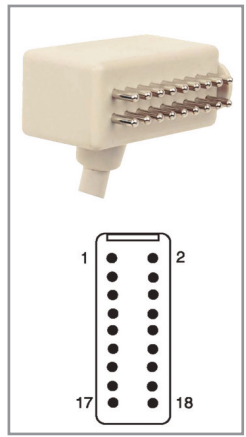

GE® 18 Pin GE® Telligence®

Series 8 Pillow Speaker with Quick Change Cable

Series 8 with standard audio jack

Digital Models (with digital volume)

Nurse, Direct Digital™
Nurse, Direct Digital™, 2 lights

Model #

B0810-088DJ
B0816-088DJ

Duraflex™ replacement cable

D0933-088

Series 8 case color options

Series 7 Pillow Speaker

Series 7 optional audio jack

Digital Models (with mechanical volume)

Nurse, Direct Digital™
Nurse, Direct Digital™, 2 lights

Model # Price

B0810-087.1
B0816-087.1

Analog Models (with mechanical volume)

Nurse, TV
Nurse, TV, 2 lights
Nurse, Pain & Toilet

B0825-087.1
B0821-087.1
B0883-087.1

Duraflex™ replacement cable

D0933-087

Series 7 case color options