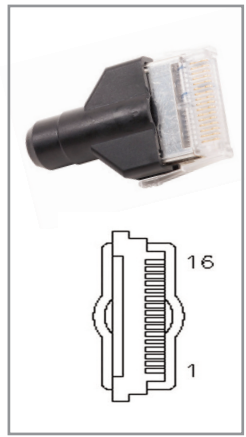

Executone® 16 Pin

Executone® Lifesaver®

Series 8 Pillow Speaker with Quick Change Cable

Series 8 with standard audio jack

Digital Models (with digital volume)

Nurse, Direct Digital™
Nurse, Direct Digital™, light

Model

B1636-088DJ
B1602-088DJ

Duraflex™ replacement cable

D1602-088

Series 8 case color options

Series 7 Pillow Speaker

Series 7 optional audio jack

Digital Models (with mechanical volume)

Nurse, Direct Digital™
Nurse, Direct Digital™, light

Model

B1636-087.1
B1602-087.1

Analog Models (with mechanical volume)

Nurse, TV
Nurse, TV, light
Nurse, TV, 2 lights

B1617-087.1
B1630-087.1
B1632-087.1

Duraflex™ replacement cable