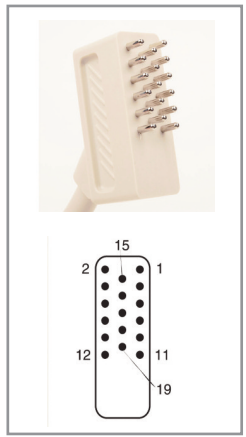

Dukane® 17 Pin

Dukane® Procure™ 2000, System 2070