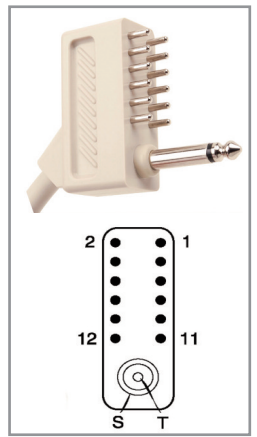

Dukane® 12 Pin

Dukane® System 2000, 2010, 2020, 2030